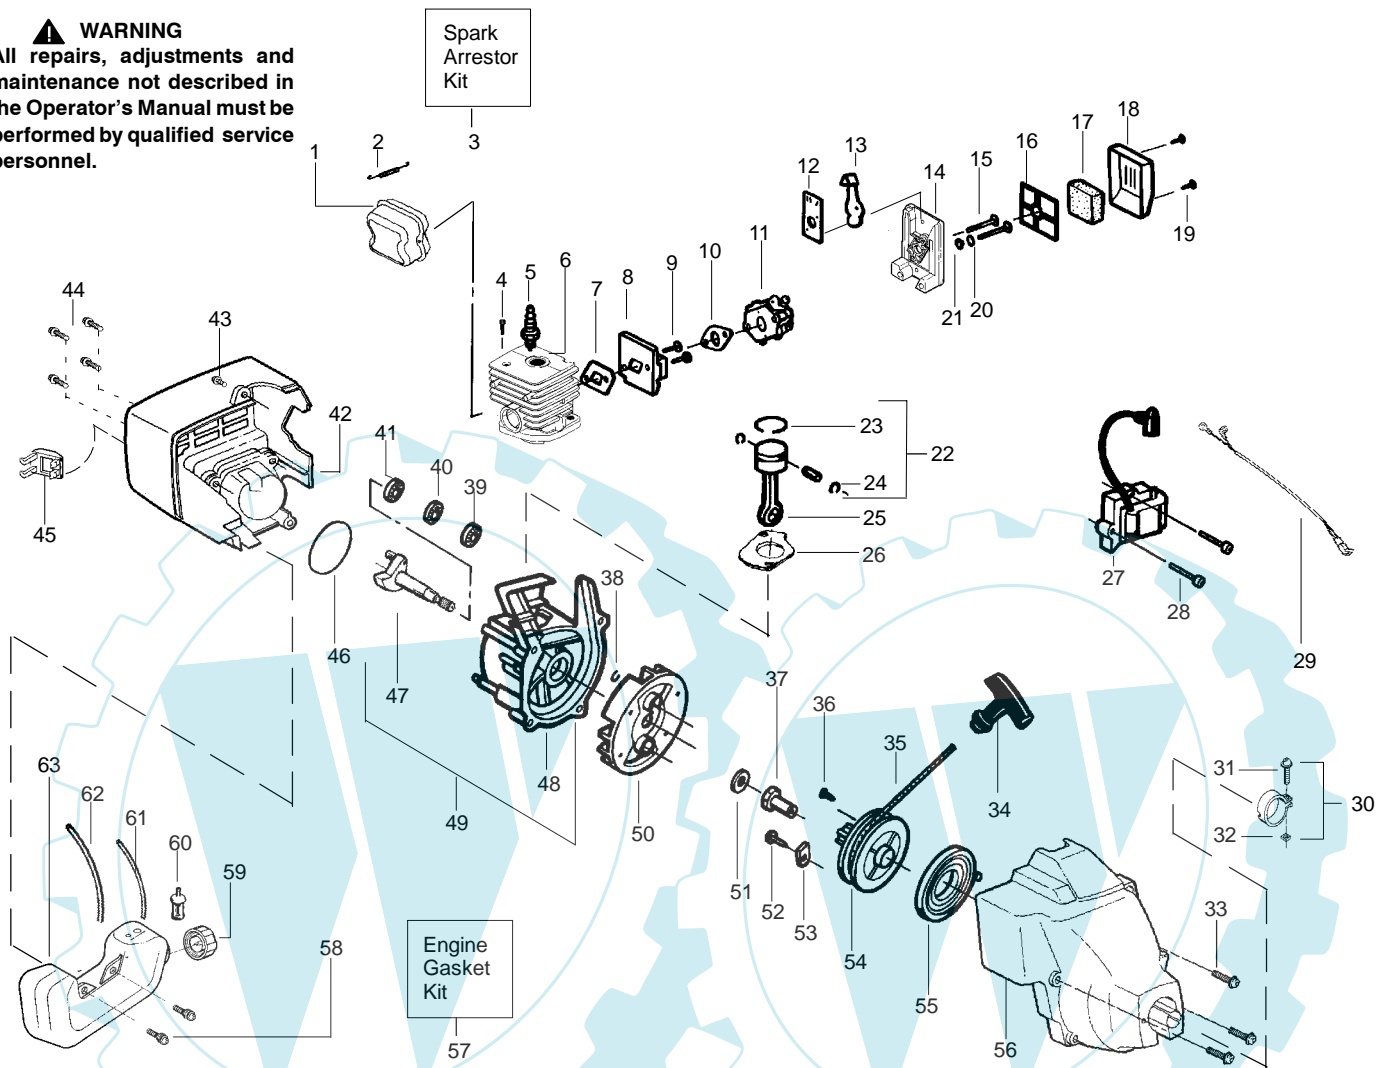

PARTS LIST NO. 530164102		McCULLOCH . PARTS LIST	MODEL(s) TM251
DATE 9/19/03	NEW		NOTE: Illustration may differ from actual model due to design changes

⚠ WARNING
All repairs, adjustments and maintenance not described in the Operator's Manual must be performed by qualified service personnel.

✓ = NEW PART NUMBER FOR THIS IPL ★ = REFER TO THE SERVICE REFERENCE INDICATED FOR MORE INFORMATION. (LOCATED AT END OF IPL)